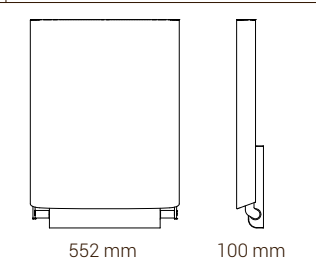

DAN DRYER A/S
Alsikevej 8
DK-8920 Randers NV
Tel: +45 86 41 57 11
Fax: +45 86 41 60 89
Email: info@dandryer.com

BJÖRK