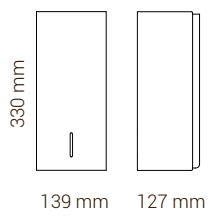

SOAP DISPENSER

- Powder coated stainless steel
- 9.5 dl (=800-950 doses)
- Battery-operated
- LED light indicates when dispenser is in use
- Matt black, classic white and all RAL colours
- Top plate available in six different colours