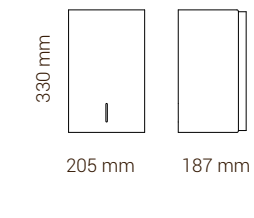

CENTREFEED PAPER TOWEL DISPENSER

- Powder coated stainless steel
- Safety lock
- Holds common sizes of centrefeed rolls
- Matt black, classic white and all RAL colours
- Top plate available in six different colours

BJÖRK SANITARY BIN