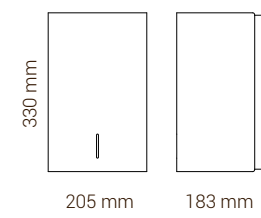

SOAP DISPENSER

- Powder coated stainless steel
- 9.5 dl (=800-950 doses)
- Battery-operated
- LED light indicates when dispenser is in use
- Matt black, classic white and all RAL colours
- Top plate available in six different colours