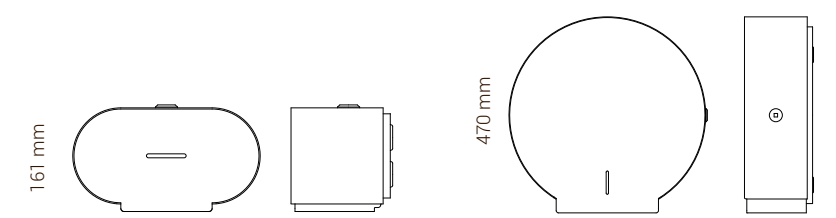

BJÖRK TOILET ROLL HOLDERS

JUMBO

- Powder coated stainless steel
- Holds one Jumbo roll + one standard roll
- Matt black, classic white and all RAL colours

DOUBLE

- Powder coated stainless steel
- Holds two standard rolls
- Matt black, classic white and all RAL colours