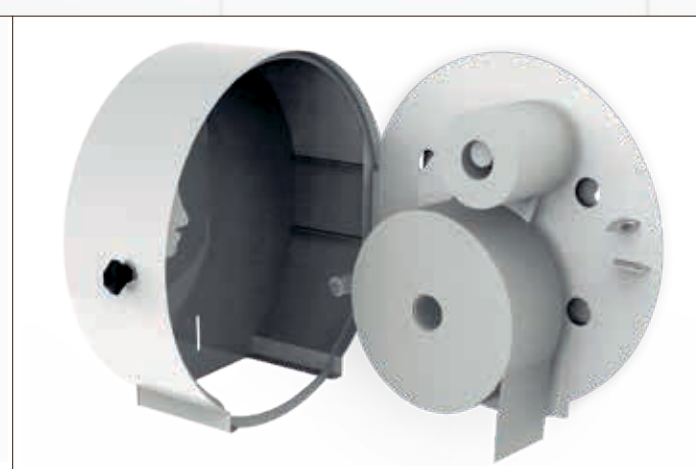

HAND DRYER

- Powder coated stainless steel
- Drying cycle of 10-15 sec.
- Adjustable sensor, motor speed and heating
- Matt black, classic white and all RAL colours
- Top plate available in six different colours
- LED light indicates when machine is in use

SOAP DISPENSER

- Powder coated stainless steel
- 9.5 dl (=800-950 doses)
- Battery-operated
- LED light indicates when dispenser is in use
- Matt black, classic white and all RAL colours
- Top plate available in six different colours

JUMBO

- Powder coated stainless steel
- Holds one Jumbo roll + one standard roll
- Matt black, classic white and all RAL colours

DOUBLE

- Powder coated stainless steel
- Holds two standard rolls
- Matt black, classic white and all RAL colours

CENTREFEED PAPER TOWEL DISPENSER

- Powder coated stainless steel
- Safety lock
- Holds common sizes of centrefeed rolls
- Matt black, classic white and all RAL colours
- Top plate available in six different colours

- Powder coated stainless steel
- 12 l capacity
- Safety lock
- Matt black, classic white and all RAL colours

- Powder coated stainless steel
- Safety lock
- Complements the baby changing station
- Matt black, classic white and all RAL colours