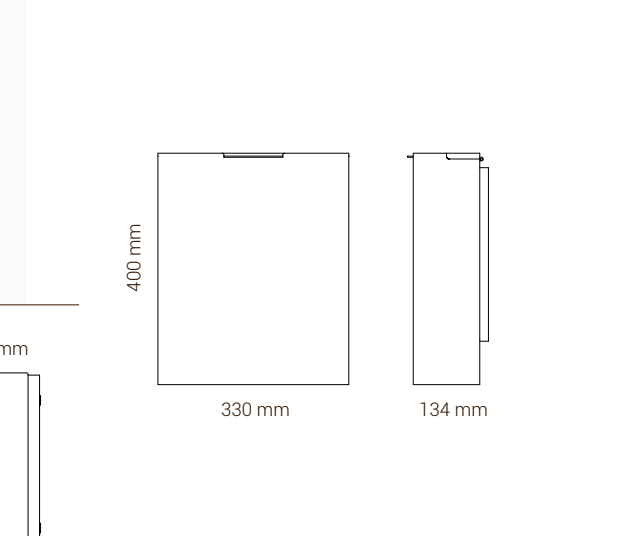

- Powder coated stainless steel
- 12 l capacity
- Safety lock
- Matt black, classic white and all RAL colours